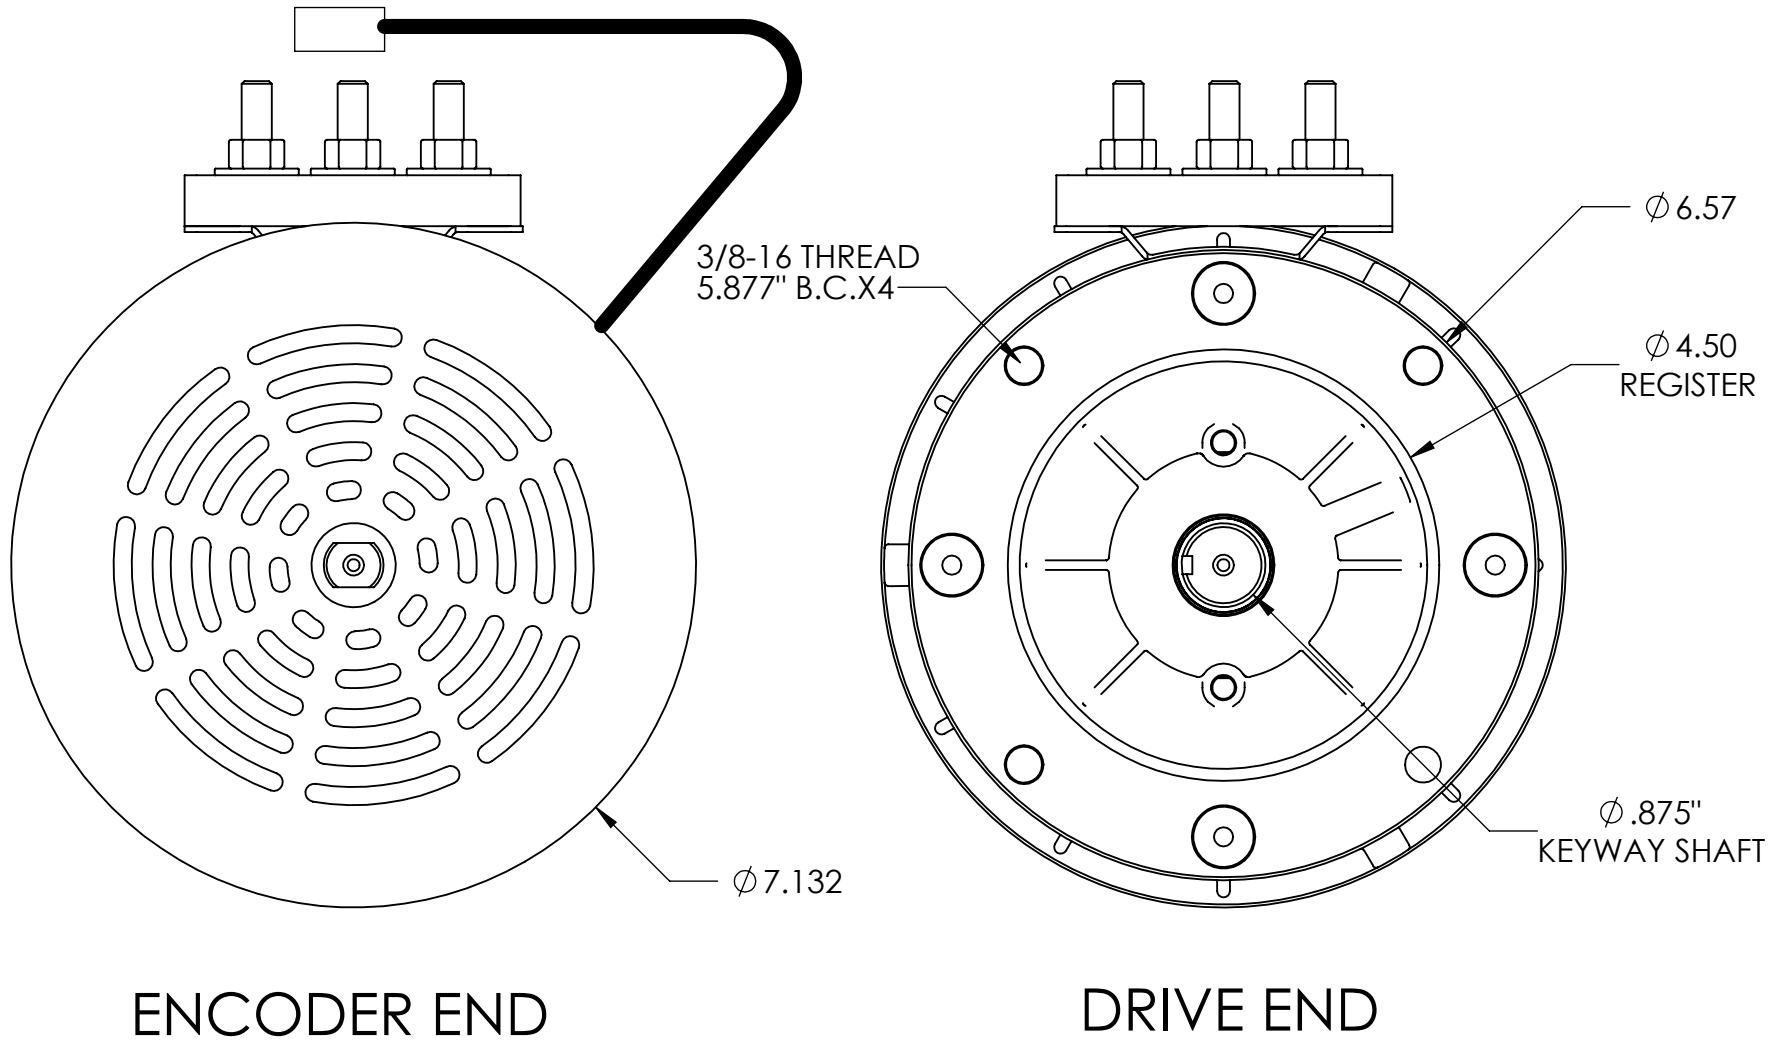

AC20-03.27

AC20-03.27 Encoder Cables
1=Original style with Molex Connector, Enc-002
2= Original Miles style with 6 pin Duetsch DT Series connector, AC31-Encoder cable
3= New Style golf car with 6 pin Duetsch DTM series connector, 1010-HP-001 encoder cable