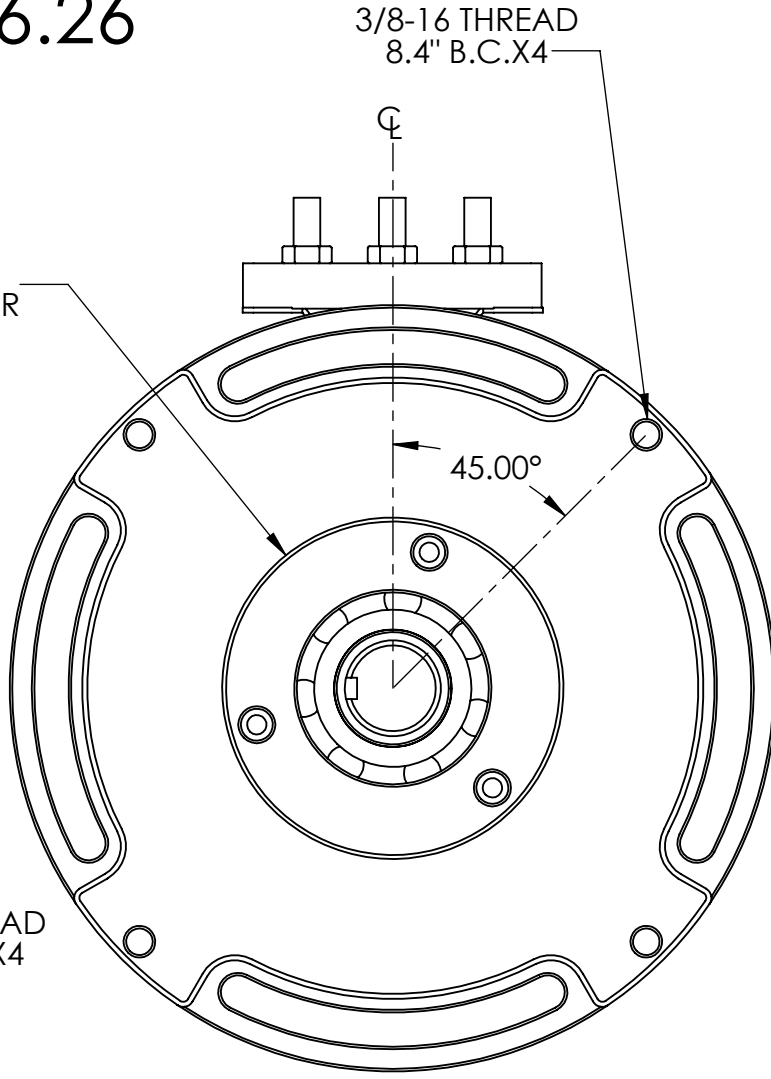

# AC35x2-26.26

ENCODER END

$\phi 4.00$   
REGISTER

1/2-13 THREAD  
7.25" B.C.X4

DRIVE END

AC35x2-26.26 Encoder Cables  
2= Original Miles style with 6 pin Duetsch DT Series connector, AC31-Encoder cable