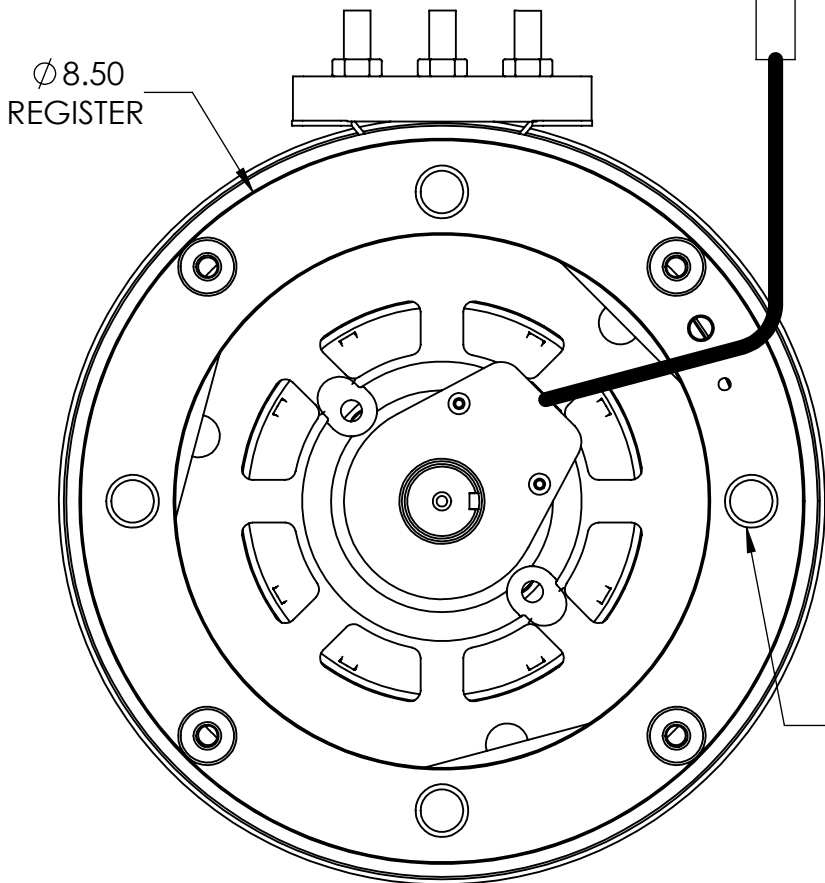

# AC35x2-26.26

ENCODER END

$\phi 4.00$   
REGISTER

1/2-13 THREAD  
7.25" B.C.X4

DRIVE END

AC35x2-26.26 Encoder Cables  
2= Original Miles style with 6 pin Duetsch DT Series connector, AC31-Encoder cable