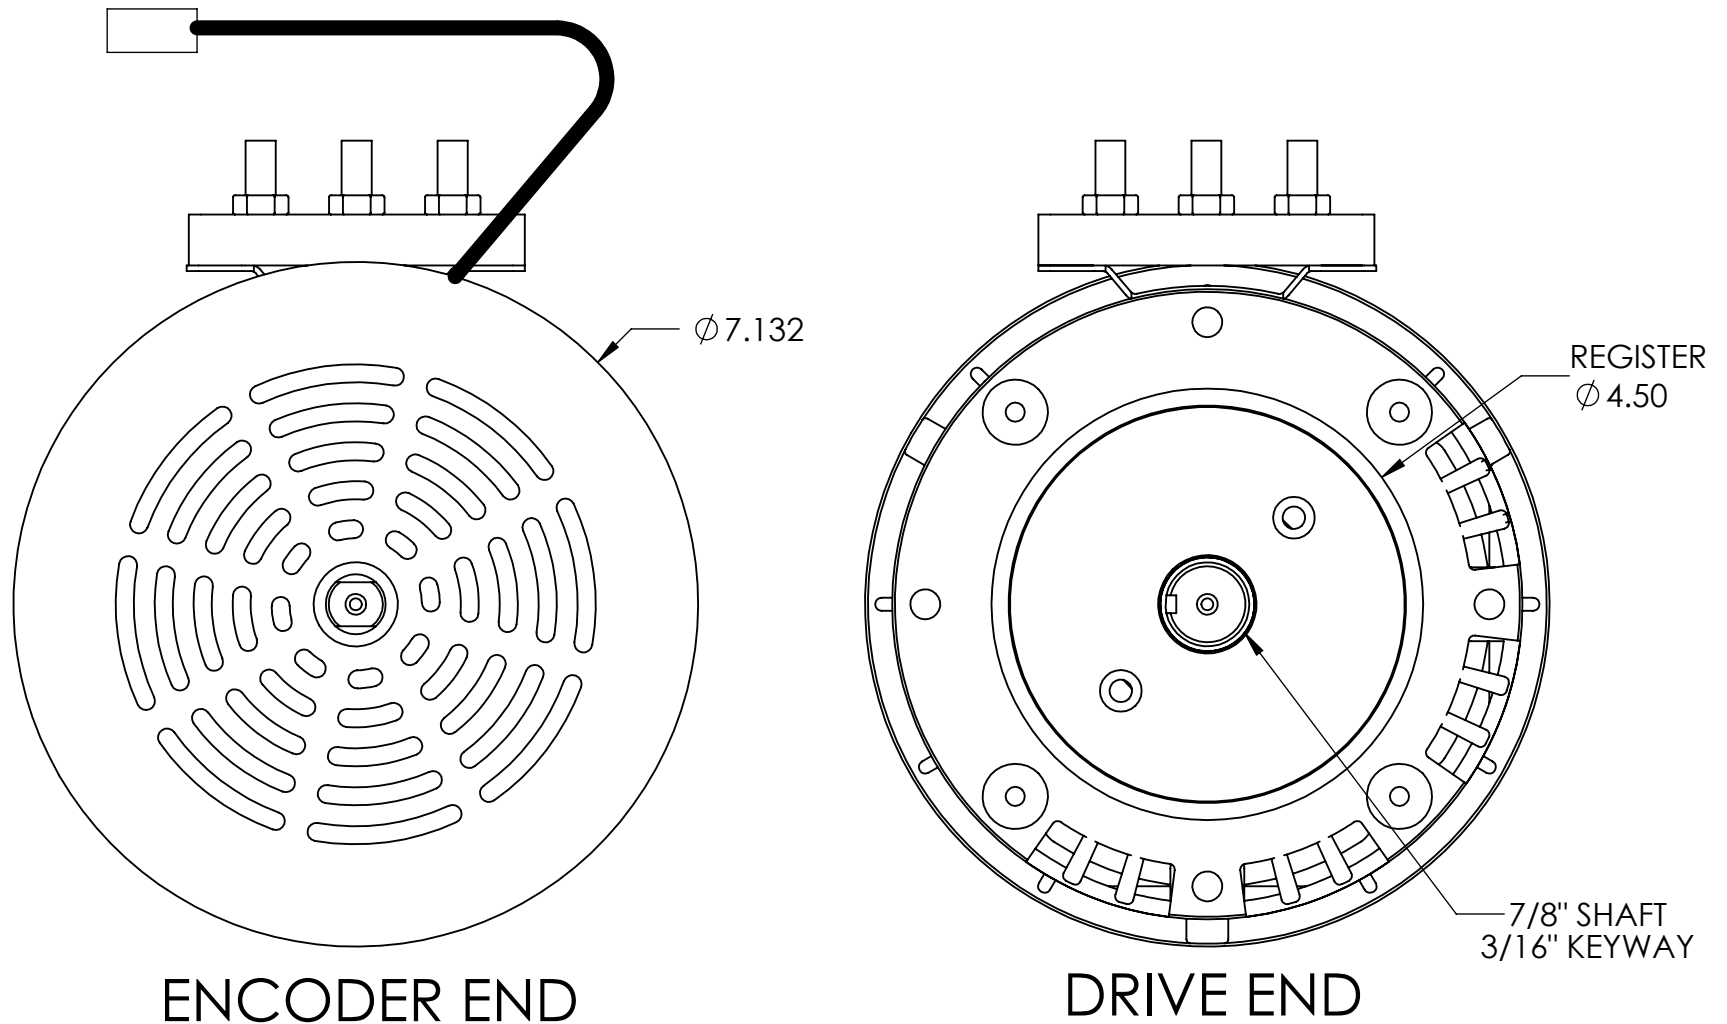

AC9-03.27/AC12-03.27/AC15-03.27

ENCODER END

DRIVE END

AC9-03.27 Encoder Cables

1=Original style with Molex Connector, Enc-002

3= New Style golf car with 6 pin Duetsch DTM series connector, 1010-HP-001 encoder cable

AC12-03.27 Encoder Cables

1=Original style with Molex Connector, Enc-002

AC15-03.27 Encoder Cables

1=Original style with Molex Connector, Enc-002

2= Original Miles style with 6 pin Duetsch DT Series connector, AC31-Encoder cable